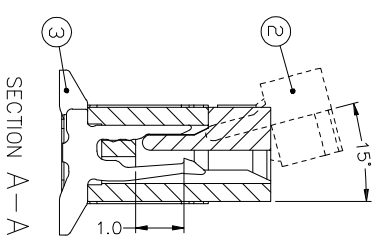

RoHS

PITCH 0.5mm FPC CONNECTOR SMT TYPE

EDITION

SUMMARY OF CHANGES

ISSUE DATE

PROPER CABLE (SCALE 2:1)

| | | |
|---------------|---------------------|-----------------|
| ④ FITTING | PHOSPHOR BRONZE | PHOSPHOR BRONZE |
| ③ TERMINAL | PHOSPHOR BRONZE | PHOSPHOR BRONZE |
| ② LATCH | ICP/NATURAL PLATING | 45A/NA |
| ① HOUSING | ICP/NATURAL PLATING | 65A/NA |
| SERIAL NUMBER | NAME | MATERIALS |
| | | PART NUMBER |

| | | | |
|-----------|-----------|------------|----------|
| GENERAL | TOLERANCE | UNIT: | DRAWN: |
| X ±0.5 | X: ±0.2 | mm | |
| XX ±0.2 | X: ±0.1 | SCALE: 1:1 | CHECK: |
| XXX ±0.05 | XX: ±0.05 | SIZE: A4 | APPROVE: |

DATE: 2020/07/04

ITEM: 0.5 FPC VERTICAL TYPE

SHINHWHA TECH CO., LTD

ANGLE PROJECTION

SIZE: A4

APPROVE:

DATE:

PART NO: 0.5K-A-nPB