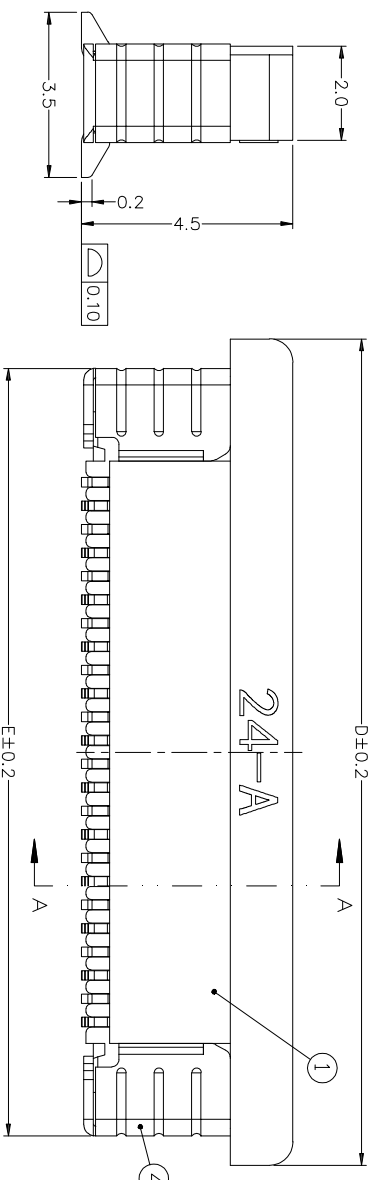

RoHS

PITCH 0.5mm FPC CONNECTOR SMT TYPE

EDITION

SUMMARY OF CHANGES

ISSUE DATE

PROPER CABLE (SCALE 2:1)

| | | |
|---------------|---------------------|-----------------|
| ④ FITTING | PHOSPHOR BRONZE | PHOSPHOR BRONZE |
| ③ TERMINAL | PHOSPHOR BRONZE | PHOSPHOR BRONZE |
| ② LATCH | ICP/NATURAL PLATING | 45A/NA |
| ① HOUSING | ICP/NATURAL PLATING | 65A/NA |
| SERIAL NUMBER | NAME | MATERIALS |
| | | PART NUMBER |

| | | | |
|-----------|-----------|------------|----------|
| GENERAL | TOLERANCE | UNIT: | DRAWN: |
| X ±0.5 | X: ±0.2 | mm | |
| XX ±0.2 | X: ±0.1 | SCALE: 1:1 | CHECK: |
| XXX ±0.05 | XX: ±0.05 | SIZE: A4 | APPROVE: |

DATE: 2020/07/04

ITEM: 0.5 FPC VERTICAL TYPE

SHINHWHA TECH CO., LTD

ANGLE PROJECTION

SIZE: A4

APPROVE:

DATE:

PART NO: 0.5K-A-nPB