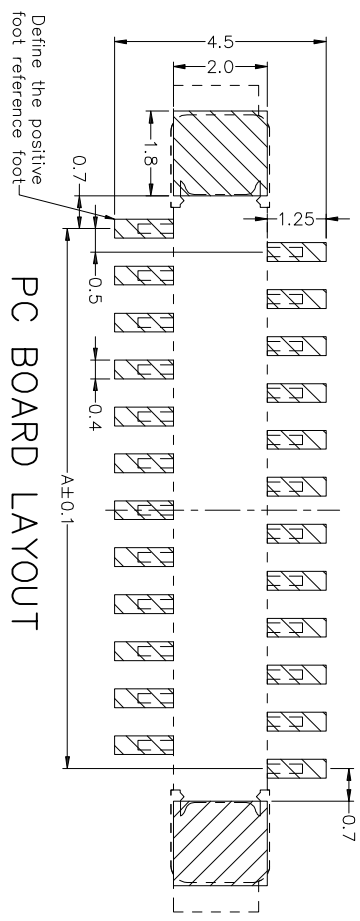

RoHS

PITCH 0.5mm FPC CONNECTOR SMT TYPE

EDITION

SUMMARY OF CHANGES

ISSUE DATE

PROPER CABLE (SCALE 2:1)

| | | |
|---------------|---------------------|-----------------|
| ④ FITTING | PHOSPHOR BRONZE | PHOSPHOR BRONZE |
| ③ TERMINAL | PHOSPHOR BRONZE | PHOSPHOR BRONZE |
| ② LATCH | ICP/NATURAL PLATING | 45A/NA |
| ① HOUSING | ICP/NATURAL PLATING | 65A/NA |
| SERIAL NUMBER | NAME | MATERIALS |
| | | PART NUMBER |

| | | | |
|-----------|-----------|------------|----------|
| GENERAL | TOLERANCE | UNIT: | DRAWN: |
| X ±0.5 | X: ±0.2 | mm | |
| XX ±0.2 | X: ±0.1 | SCALE: 1:1 | CHECK: |
| XXX ±0.05 | XX: ±0.05 | SIZE: A4 | APPROVE: |

DATE: 2020/07/04

ITEM: 0.5 FPC VERTICAL TYPE

SHINHWHA TECH CO., LTD

ANGLE PROJECTION

SIZE: A4

APPROVE:

DATE:

PART NO: 0.5K-A-nPB