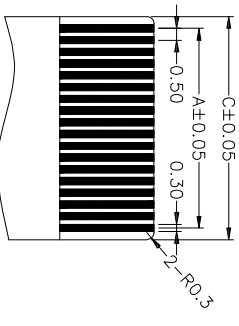

RoHS

PITCH 0.5mm FPC CONNECTOR SMT TYPE

EDITION

SUMMARY OF CHANGES

ISSUE DATE

PROPER CABLE (SCALE 2:1)

| | | |
|---------------|---------------------|-----------------|
| ④ FITTING | PHOSPHOR BRONZE | PHOSPHOR BRONZE |
| ③ TERMINAL | PHOSPHOR BRONZE | PHOSPHOR BRONZE |
| ② LATCH | ICP/NATURAL PLATING | 45A/NA |
| ① HOUSING | ICP/NATURAL PLATING | 65A/NA |
| SERIAL NUMBER | NAME | MATERIALS |
| | | PART NUMBER |

| | | | |
|-----------|-----------|------------|----------|
| GENERAL | TOLERANCE | UNIT: | DRAWN: |
| X ±0.5 | X: ±0.2 | mm | |
| XX ±0.2 | X: ±0.1 | SCALE: 1:1 | CHECK: |
| XXX ±0.05 | XX: ±0.05 | SIZE: A4 | APPROVE: |

DATE: 2020/07/04

ITEM: 0.5 FPC VERTICAL TYPE

SHINHWHA TECH CO., LTD

ANGLE PROJECTION

SIZE: A4

APPROVE:

DATE:

PART NO: 0.5K-A-nPB