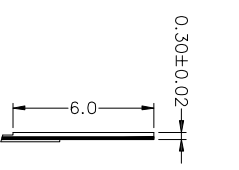

RoHS

PITCH 0.5mm FPC CONNECTOR SMT TYPE

EDITION

SUMMARY OF CHANGES

ISSUE DATE

PROPER CABLE (SCALE 2:1)

| | | |
|---------------|---------------------|-----------------|
| ④ FITTING | PHOSPHOR BRONZE | PHOSPHOR BRONZE |
| ③ TERMINAL | PHOSPHOR BRONZE | PHOSPHOR BRONZE |
| ② LATCH | ICP/NATURAL PLATING | 45A/NA |
| ① HOUSING | ICP/NATURAL PLATING | 65A/NA |
| SERIAL NUMBER | NAME | MATERIALS |
| | | PART NUMBER |

| | | | |
|-----------|-----------|------------|----------|
| GENERAL | TOLERANCE | UNIT: | DRAWN: |
| X ±0.5 | X: ±0.2 | mm | |
| XX ±0.2 | X: ±0.1 | SCALE: 1:1 | CHECK: |
| XXX ±0.05 | XX: ±0.05 | SIZE: A4 | APPROVE: |

DATE: 2020/07/04

ITEM: 0.5 FPC VERTICAL TYPE

SHINHWHA TECH CO., LTD

ANGLE PROJECTION

SIZE: A4

APPROVE:

DATE:

PART NO: 0.5K-A-nPB